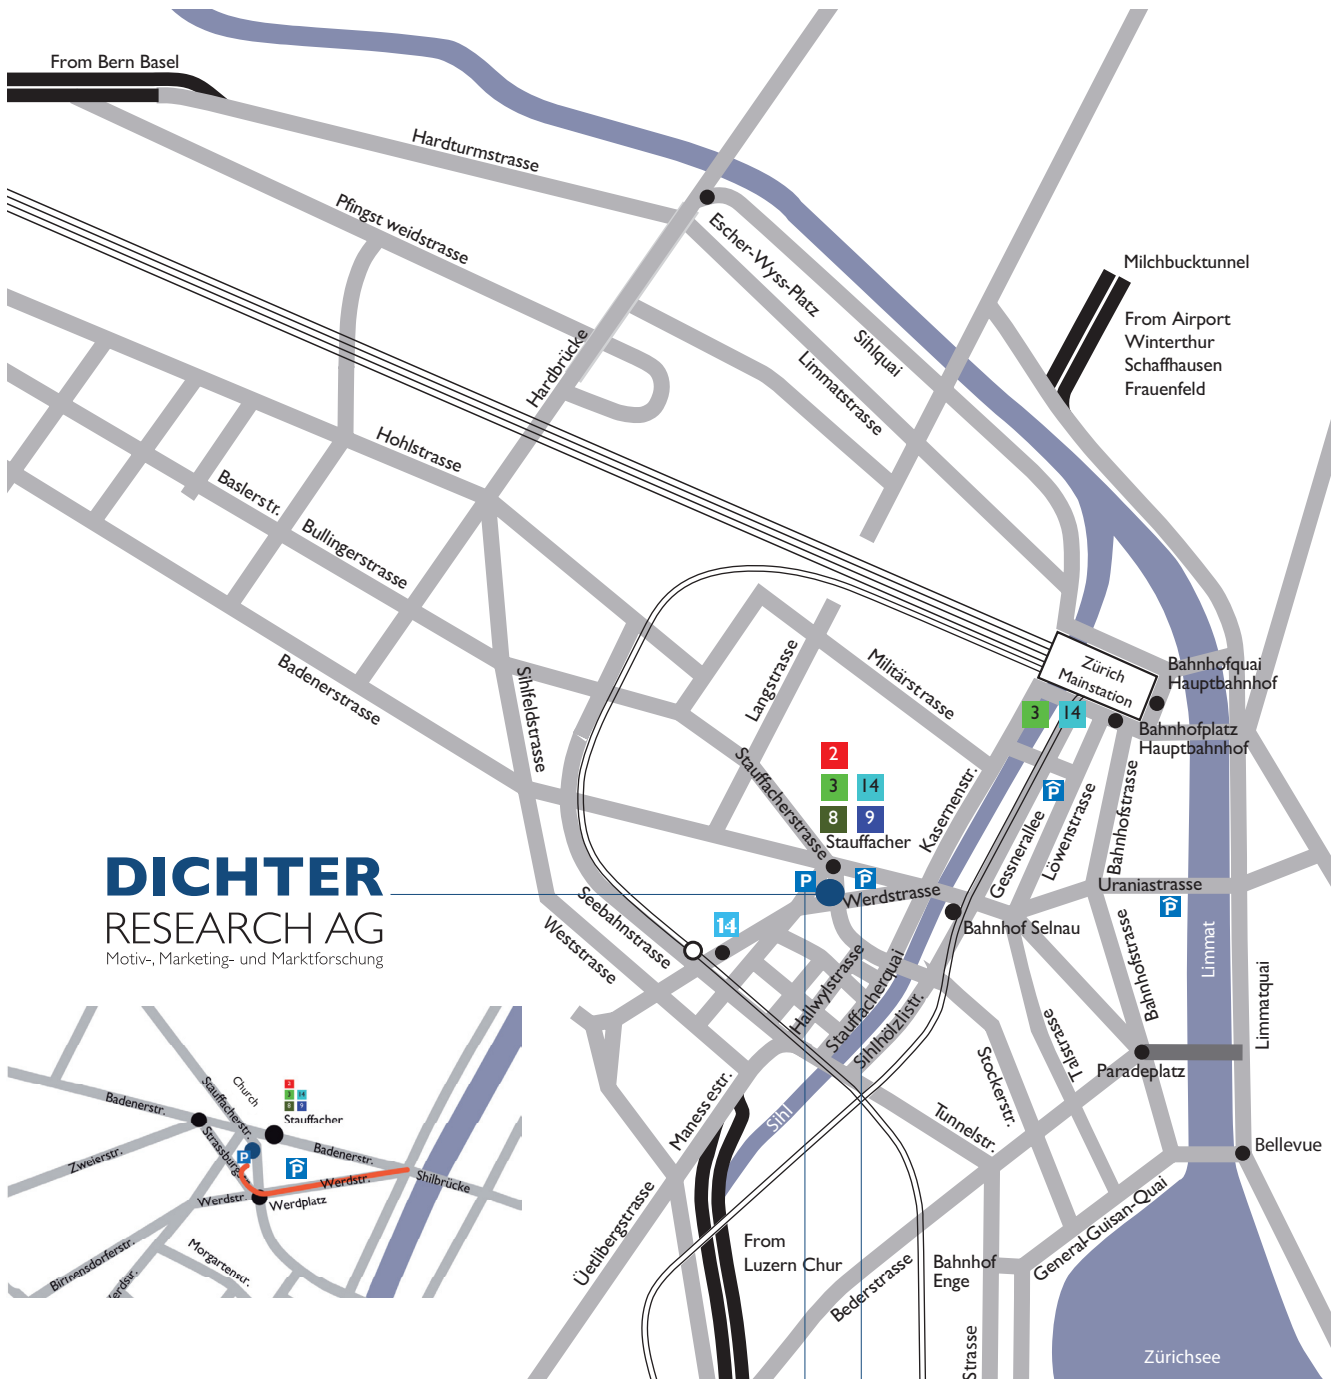

Stauffacherstrasse 27
CH-8004 Zürich
Tel. +41 (0)43 810 09 09
Fax +41 (0)43 810 09 01
info@dichter.ch
www.dichter.ch

DICHTER
RESEARCH AG
Motiv-, Marketing- und Marktforschung

Carpark DICHTER RESEARCH AG
After Coiffeur Strassburgstrasse 10

Parking garage Stauffachertor, Werdstrasse 6